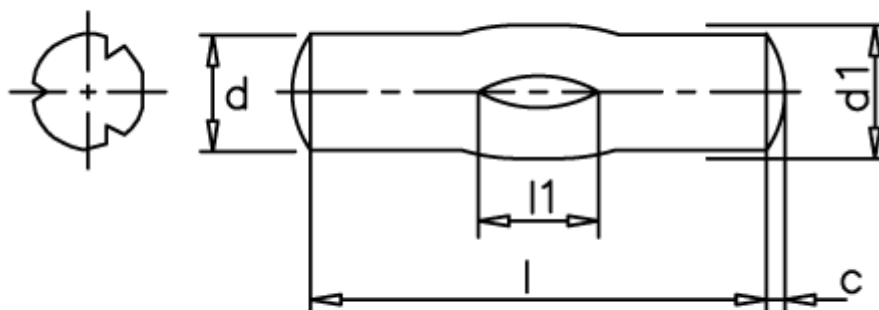

Data Sheet

Article number: 08084126

Description: KLEE Slotted pin S8 6x24
Steel

Measures

d1 = 6.0
d2 = 6.15
Length = 16-25